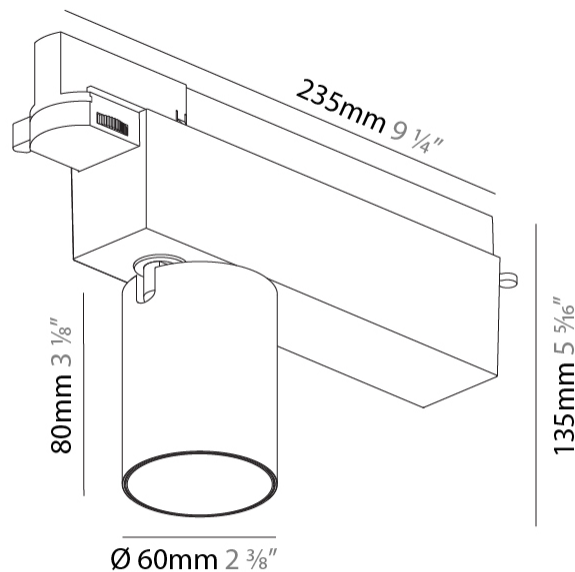

GENERAL

Series: Centriq
 Subseries: Centriq 60
 Brand: Prolicht
 Division: Architectural
 Mounting Type: Track
 Mounting Location: Ceiling
 Subcategory: Spots

PHYSICAL

Shape: Cylinder
 Diameter (mm): 60
 Diameter (in): 2 3/8
 Length (mm): 235
 Length (in): 9 1/4
 Height (mm): 135
 Height (in): 5 5/16
 Light Distribution: Adjustable / Direct
 Weight (kg): 0.897
 Weight (lbs): 1.977
 Installation Requirement: Track or profile system
 Fixture Finish: SSR / BKV / CWI / CRY / HAB / UFT / ITA / RUA / FTG / MYG / LOD / PUS / FRO / FUP / KIA / POP / BLS / SPG / MEY / GOH / GUM / CHC / COM / ABZ / JAG / OBR / MOS / ROR
 Fixture Material: Aluminum

OPTICAL

Reflector: 20 / 40 / 60
 Adjustability: Rotational 340°; Tilt 90°
 Upon Request: Special Beam Angles

RATINGS AND CERTIFICATIONS

Certified By: Certified for North American Standards
 IP rating: IP20

GENERAL

Series: Centriq
 Subseries: Centriq 60
 Brand: Prolicht
 Division: Architectural
 Mounting Type: Track
 Mounting Location: Ceiling
 Subcategory: Spots

PHYSICAL

Shape: Cylinder
 Diameter (mm): 60
 Diameter (in): 2 3/8
 Length (mm): 235
 Length (in): 9 1/4
 Height (mm): 135
 Height (in): 5 5/16
 Light Distribution: Adjustable / Direct
 Weight (kg): 0.7
 Weight (lbs): 1.54
 Installation Requirement: Track or profile system
 Fixture Finish: SSR / BKV / CWI / CRY / HAB / UFT / ITA / RUA / FTG / MYG / LOD / PUS / FRO / FUP / KIA / POP / BLS / SPG / MEY / GOH / GUM / CHC / COM / ABZ / JAG / OBR / MOS / ROR
 Fixture Material: Aluminum Die Cast