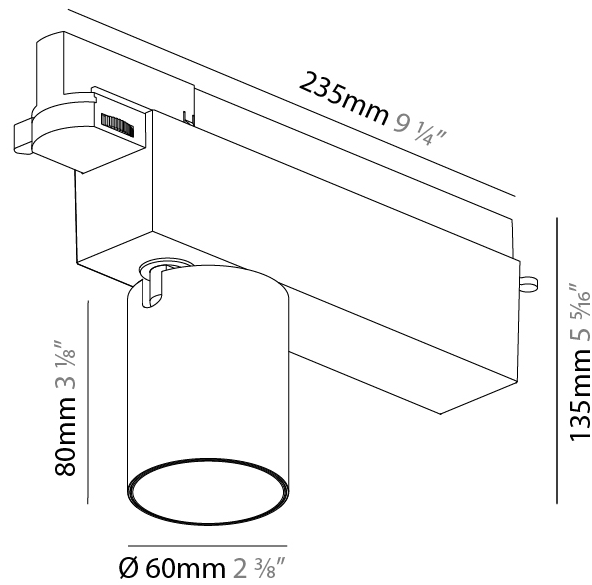

GENERAL

Series: Centriq
 Subseries: Centriq 60
 Brand: Prolicht
 Division: Architectural
 Mounting Type: Track
 Mounting Location: Ceiling
 Subcategory: Spots

PHYSICAL

Shape: Cylinder
 Diameter (mm): 60
 Diameter (in): 2 3/8
 Length (mm): 235
 Length (in): 9 1/4
 Height (mm): 135
 Height (in): 5 5/16
 Light Distribution: Adjustable / Direct
 Weight (kg): 0.7
 Weight (lbs): 1.54
 Installation Requirement: Track or profile system
 Fixture Finish: SSR / BKV / CWI / CRY / HAB / UFT / ITA / RUA / FTG / MYG / LOD / PUS / FRO / FUP / KIA / POP / BLS / SPG / MEY / GOH / GUM / CHC / COM / ABZ / JAG / OBR / MOS / ROR
 Fixture Material: Aluminum Die Cast

OPTICAL

Beam Angle: 8
 Adjustability: Rotational 340°; Tilt 90°
 Upon Request: Special Beam Angles

RATINGS AND CERTIFICATIONS

Certified By: Certified for North American Standards
 IP rating: IP20

PROJECT
TYPE
SPECIFIER
QUANTITY
DATE